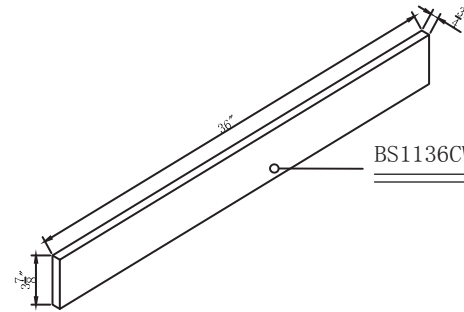

Top view

Side view

Back view

Front view

Drawer Interior Size

DWG. NO.:

MODEL NO.:

VF19036BL_BS

ALTERATIONS

1	
2	
3	
4	

FOR PROPOSAL ONLY ALL DIMENSIONS TO BE VERIFIED

SCALE:

DWG. BY:

CHECKED BY:

DATE:

PROJECT: