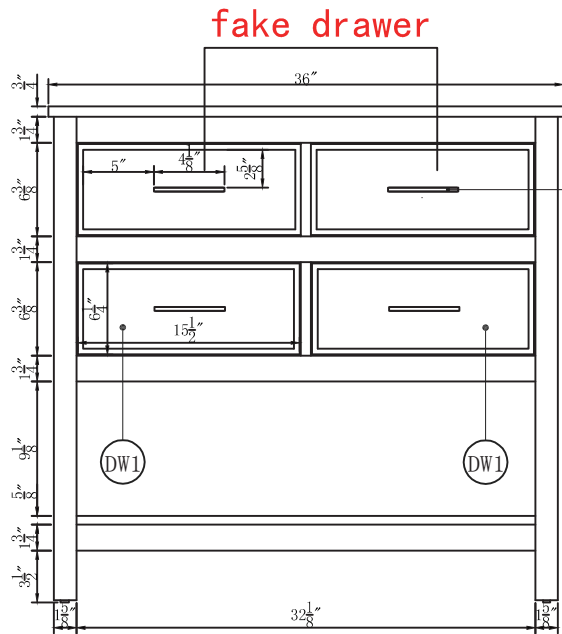

Top view

Side view

Back view

Front view

Drawer Interior Size

DWG. NO.:

MODEL NO.:

VF19036BL_BS

ALTERATIONS

1	
2	
3	
4	

FOR PROPOSAL ONLY ALL DIMENSIONS TO BE VERIFIED

SCALE:

DWG. BY:

CHECKED BY:

DATE:

PROJECT: