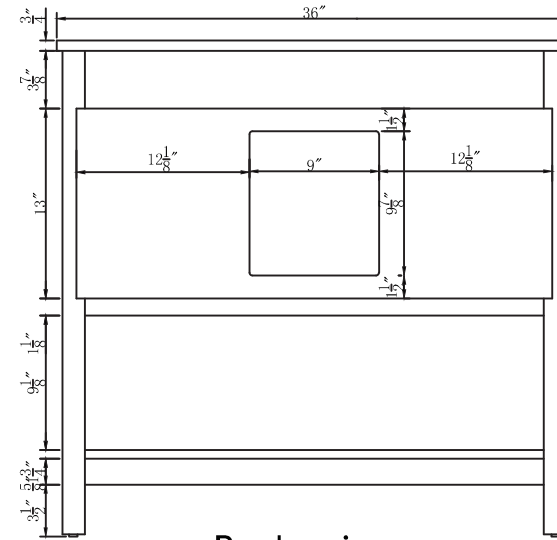

Top view

Side view

Back view

Front view

Drawer Interior Size

DWG. NO.:

MODEL NO.:

VF19036BL_BS

ALTERATIONS

1	
2	
3	
4	

FOR PROPOSAL ONLY ALL DIMENSIONS TO BE VERIFIED

SCALE:

DWG. BY:

CHECKED BY:

DATE:

PROJECT: