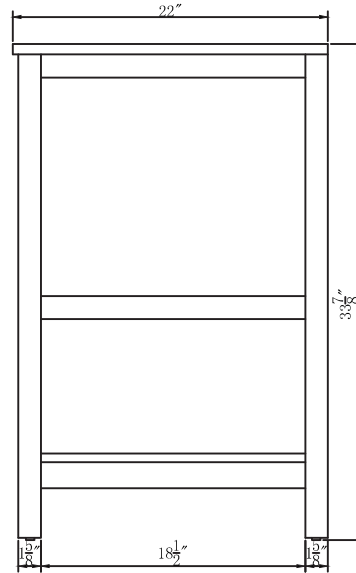

Top view

Side view

Back view

Front view

Drawer Interior Size

DWG. NO.:

MODEL NO.:

VF19036BL_BS

ALTERATIONS

1	
2	
3	
4	

FOR PROPOSAL ONLY ALL DIMENSIONS TO BE VERIFIED

SCALE:

DWG. BY:

CHECKED BY:

DATE:

PROJECT: